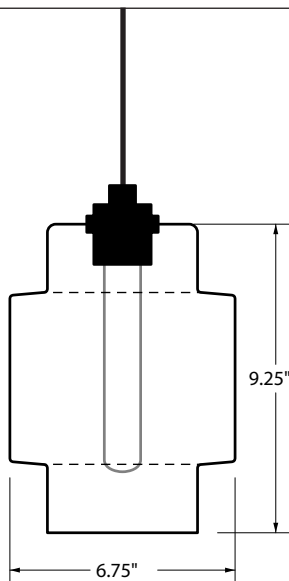

DIMENSIONS

9.25"H x 6.75"W

PRODUCT PAGE

www.nichemodern.com/axia-modern-pendant-light.html

 UL AVAILABLE UPON REQUEST

AXIA IN GRAY, AMBER, CRYSTAL & CONDESA

ITEM NO. PEN-AXI	DESIGNER Jeremy Pyles	DATE 2014	SERIES Crystalline
---------------------	--------------------------	--------------	-----------------------